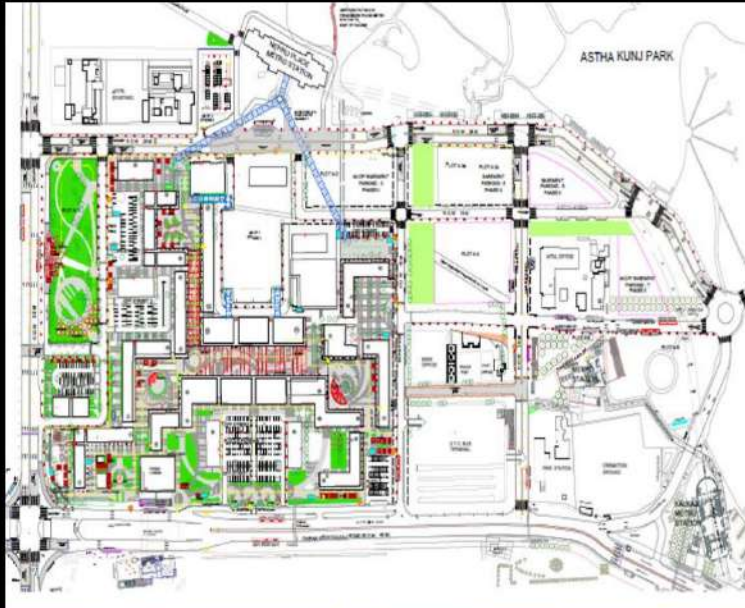

REFURBISHMENT OF NEHRU PLACE

REFURBISHMENT OF BHIKAJI CAMA PLACE

Site Area - 3,89,000 sq.m
 Facilities - Shops, Kioks, Offices, Toilets, Landscaped Plazas, Art and Sculpture elements, Better facilities for PWD
 Status- - Approved -In-Principle .Work awarded to developer

Site Area - 35 Acres (14.14 Ha)
 Facilities - Shops, Kioks, Offices, Toilets, Landscaped Plazas, Art and Sculpture elements, Better facilities for PWD
 Status- - Approved -In-Principle .Work awarded to developer