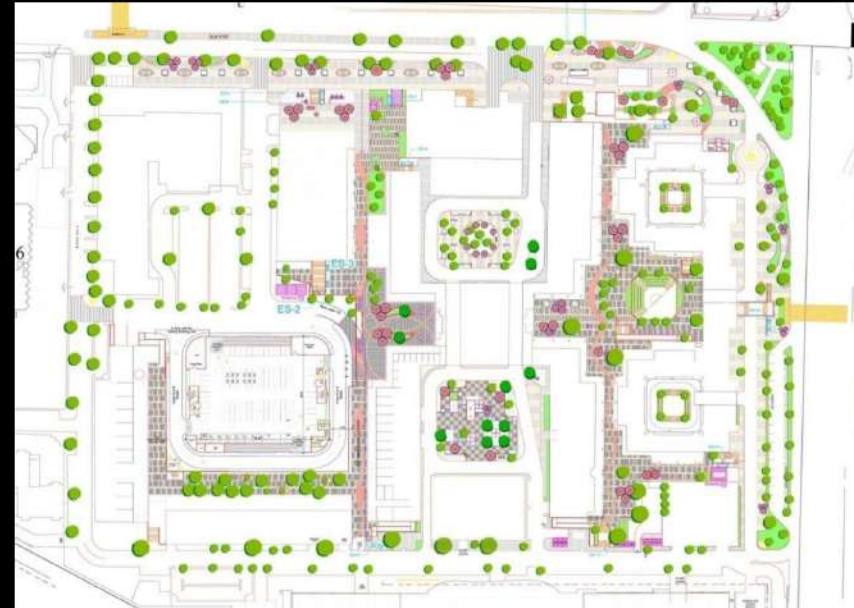

REFURBISHMENT OF NEHRU PLACE

REFURBISHMENT OF BHIKAJI CAMA PLACE

Site Area - 3,89,000 sq.m
 Facilities - Shops, Kioks, Offices, Toilets, Landscaped Plazas, Art and Sculpture elements, Better facilities for PWD
 Status- - Approved -In-Principle .Work awarded to developer

Site Area - 35 Acres (14.14 Ha)
 Facilities - Shops, Kioks, Offices, Toilets, Landscaped Plazas, Art and Sculpture elements, Better facilities for PWD
 Status- - Approved -In-Principle .Work awarded to developer