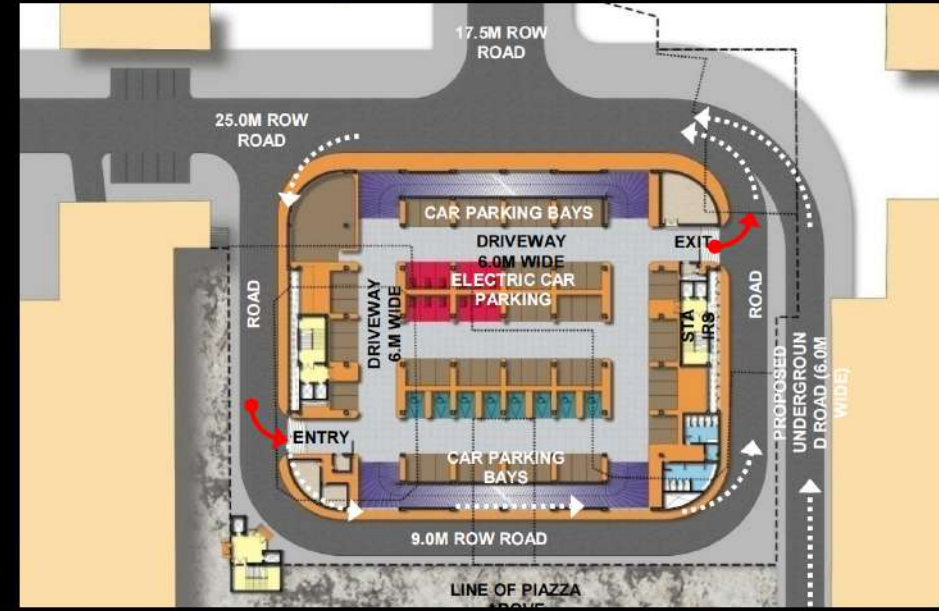

MULTI LEVEL CAR PARKING NEHRU PLACE (700 ECS)

Plot Area	- 5069.3 Sq.m
Covered Area	- 24554.29 Sq.m
Facilities	- Car & Two Wheeler Parking, Solar Panels etc
Status	- Approved drawings issued to Engg. Wing

MULTI LEVEL CAR PARKING BHIKAJI CAMA PLACE (480 ECS)

Site Area	- 3811 Sq.m
Built Up Area	- 15449 Sq.m
Facilities	- Car & Two Wheeler Parking
Status	- Approved drawings issued to Engg. Wing