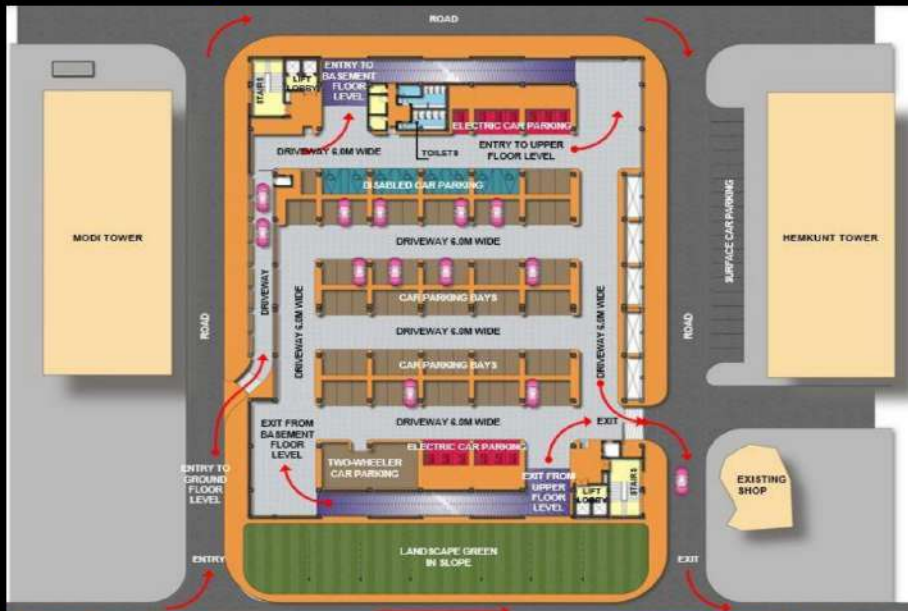

MULTI LEVEL CAR PARKING NEHRU PLACE (700 ECS)

Plot Area	- 5069.3 Sq.m
Covered Area	- 24554.29 Sq.m
Facilities	- Car & Two Wheeler Parking, Solar Panels etc
Status	- Approved drawings issued to Engg. Wing

MULTI LEVEL CAR PARKING BHIKAJI CAMA PLACE (480 ECS)

Site Area	- 3811 Sq.m
Built Up Area	- 15449 Sq.m
Facilities	- Car & Two Wheeler Parking
Status	- Approved drawings issued to Engg. Wing